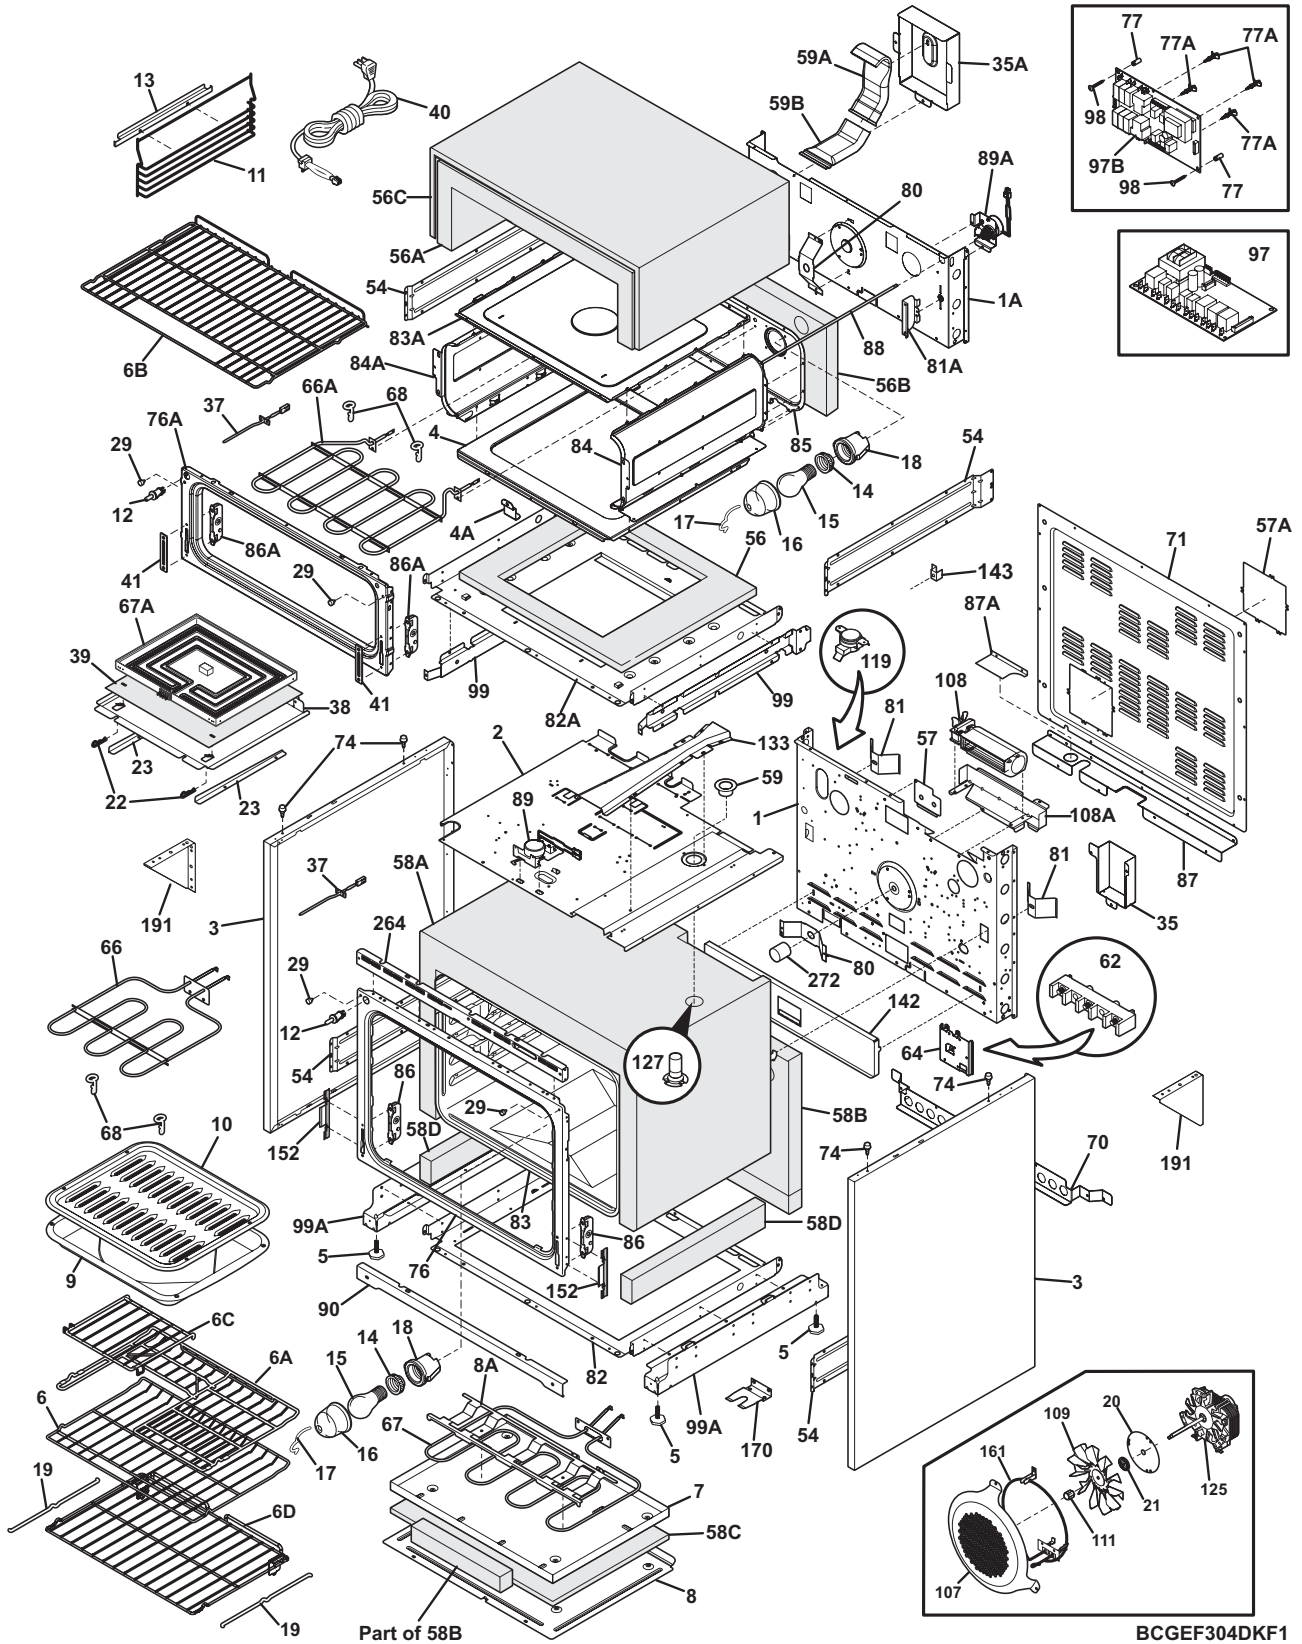

BODY

BODY

POS. NO	PART NO.	DESCRIPTION
67 #	318254912	Element, bake, 2500W, 8 pass
67A#	318601601	Element, hidden bake, upper oven
* #	318231870	Wiring Harness, bake element
68	5304403015	Support, hanger, (4), broil element
70	318565000	Bracket, bottom, rear
71	318405401	Panel, rear, lower
74	318141910	Bumper, bodyside, (4)
76	318056292	Front, oven
76A	318056261	Front, upper oven
76A*	318373810	Bracket, front frame, (2)
77	316247900	Spacer, power board
77A	316114100	Spacer
80	5303320846	Plate, oven mtg
81	318192400	Spring, oven
*	5303323129	Screw, 8 X 0.750
81A	318373700	Bracket, oven, (2)
82	318258779	Shield, insulation, lower, large oven
82A	318258780	Shield, insulation, lower, small oven
83	318261734	Liner, oven
83A	318364211	Liner, oven top
84	318364323	Liner, oven side, RH
84A	318364324	Liner, oven side, LH
85	318364425	Liner, oven back
86	318561100	Receptacle, hinge, (2)
86A	318342400	Receptacle, hinge
87	318405500	Bracket, cable mtg.
87A	318111818	Plate, cord set mtg
88	318250206	Rod, latch, w/bushing
88*	318167300	Clip, rod
88*	5303311164	Spring
88*	5304436864	Washer, flat
89 #	318261220	Motor, latch assy
89*	318346050	Insulation, motor, door lock
89*#	318532135	Harness, wiring, latch, NO BAS
89A#	318095967	Motor, latch assy, w/brkt & switch
90	318405201	Trim, bottom, black
97 #	316442112	Board, power, relay
97B#	316443931	Board, relay
98	5304401490	Screw, 6-18 x 1, (2)
99	318252804	Support, side
99A	318256210	Bracket, side, bottom, (2)
107	318219405	Cover, fan
108#	318073028	Motor, blower
*	5303300414	Spacer, cork & rubber
*	318165800	Spacer
108A	318251300	Bracket, fan support
109	318398300	Fan Blade
111	316136600	Nut, fan retainer
119#	318004902	Switch, thermal
125#	318398201	Motor, fan
127	318357001	Adapter Assembly, w/vent tube, and catalyst
133	318347800	Chimney
142	318123910	Deflector
143	318172904	Support, wire
152	318338520	Bracket, lateral panel, (2)
161#	318255501	Element, convection, 350 W
170	5304469772	Anti Tip Kit, assembly
191	318322802	Angle, rear plenum, (2)
264	318257829	Trim, oven, black, front
272	318249409	Tube, protector
* #	318532193	Harness, wiring, main
*	5303211311	Screw, 8 x 0.500
*	5303323277	Screw, 8-18 X 13/32
*	5303325980	Screw, 10-32 x 0.437
*	5304415832	Screw, 8-18 x 0.406